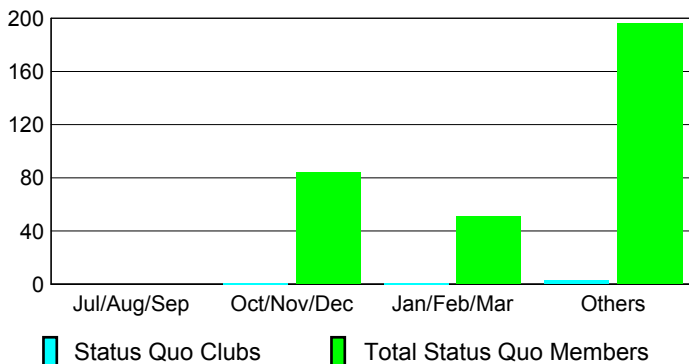

Club Results 2009-2010

Goal, New, Dropped, Gain/Loss

Comparison of Club Gain/Loss

Current Year Compared to the Previous Year

YTD Status Quo Clubs 2009-2010

Status Quo Clubs Compared to Status Quo Members

MEMBERSHIP

Membership Results
2009-2010

Membership
2008-2009

Month	Net Memb Goal	Actual New Memb	Actual Dropped Memb	Gain/Loss of Memb	Gain/Loss of Memb
Jul/Aug/Sep		30	-23	7	-32
Oct/Nov/Dec		13	-60	-47	20
Jan/Feb/Mar		25	-80	-55	-4
Apr/May/June		8	-79	-71	495
Totals		76	-242	-166	479