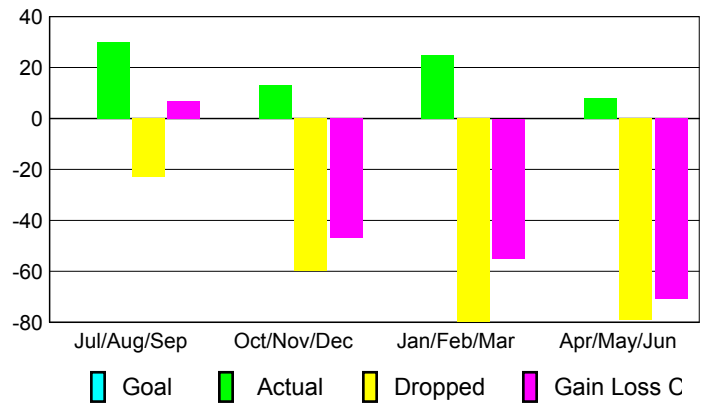

Membership Results 2009-2010

Goal, New, Dropped, Gain/Loss