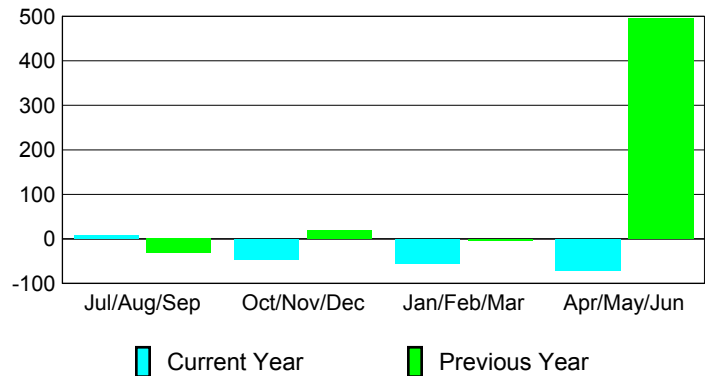

Comparison of Membership Gain/Loss

Current Year Compared to the Previous Year